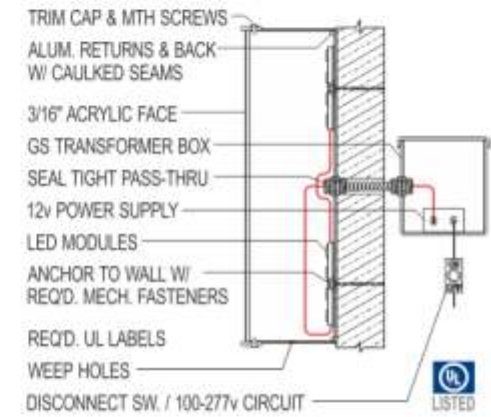

BUSCH

CHANNEL LETTERS ON RACEWAY

CHANNEL LETTERS W/ REMOTE X-FORMER

Custom Channel Letter Wall Signs

OUR CHANNEL LETTERS ARE CUSTOM FABRICATED INDIVIDUALLY-FORMED ALUMINUM AND INTERNALLY-ILLUMINATED WITH LOW-VOLTAGE LED MODULES. 3/16" ACRYLIC FACES CAN BE DECORATED WITH TRANSLUCENT VINYL FILM IN APPROVED AB COLORS OR NATURAL WHITE FOR MAXIMUM LIGHTING IMPACT. INDIVIDUAL LETTERS CAN BE MOUNTED DIRECTLY TO YOUR BUILDING OR MECHANICALLY FASTENED TO AN ALUMINUM RACEWAY FOR A LESS INTRUSIVE INSTALLATION. ALL SIGNS ARE BUILT TO UL SPECIFICATIONS AND DESIGNED BY WARREN SIGN TO LOOK GREAT ON YOUR BUILDING AND MEET YOUR MUNICIPAL SIGN CODE REQUIREMENTS.