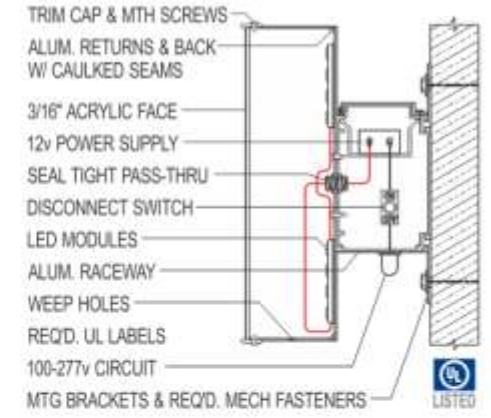

BUSCH

CHANNEL LETTERS ON RACEWAY

CHANNEL LETTERS W/ REMOTE X-FORMER

Custom Channel Letter Wall Signs

OUR CHANNEL LETTERS ARE CUSTOM FABRICATED INDIVIDUALLY-FORMED ALUMINUM AND INTERNALLY-ILLUMINATED WITH LOW-VOLTAGE LED MODULES. 3/16" ACRYLIC FACES CAN BE DECORATED WITH TRANSLUCENT VINYL FILM IN APPROVED AB COLORS OR NATURAL WHITE FOR MAXIMUM LIGHTING IMPACT. INDIVIDUAL LETTERS CAN BE MOUNTED DIRECTLY TO YOUR BUILDING OR MECHANICALLY FASTENED TO AN ALUMINUM RACEWAY FOR A LESS INTRUSIVE INSTALLATION. ALL SIGNS ARE BUILT TO UL SPECIFICATIONS AND DESIGNED BY WARREN SIGN TO LOOK GREAT ON YOUR BUILDING AND MEET YOUR MUNICIPAL SIGN CODE REQUIREMENTS.