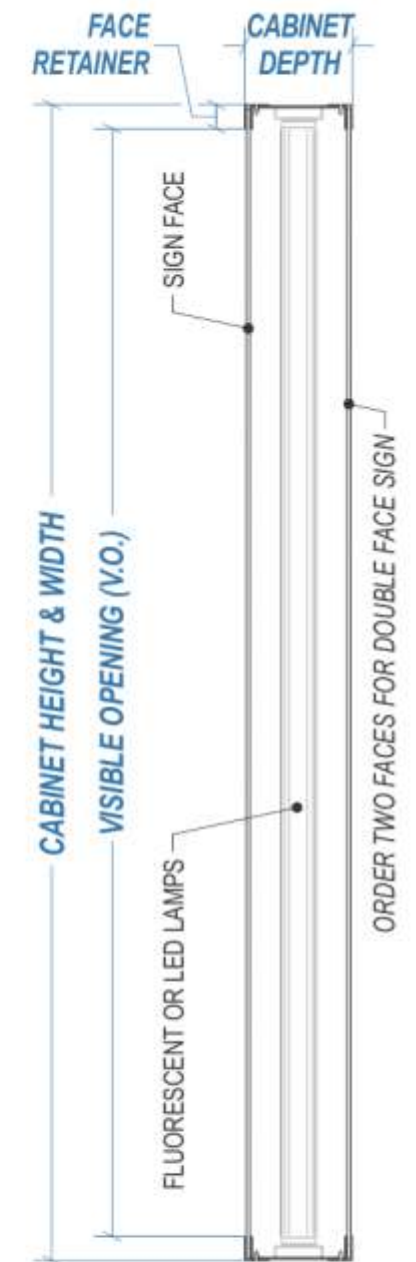

BUSCH ICE - GREY BG

BECK'S

ROLLING ROCK

SHOCK TOP

STELLA

2021 4'x4' Brand Faces - P.2

SCALE: 1/2" = 1'

3/16" CLEAR FLAT ACRYLIC FACES TO FIT EXISTING BRAND SIGNS. FACES TO BE DECORATED SUBSURFACE WITH 3M SCOTCHPRINT GRAPHICS. GRAPHICS GENERATED PER ART FILES PROVIDED BY ANHEUSER-BUSCH, INC. GRAPHICS SHOWN ARE LOW-RES FOR ILLUSTRATION PURPOSES AND NOT FOR ACTUAL REPRODUCTION.

Cabinet End View

SCALE: 1 1/2" = 1'

NOTE: VERIFY ALL DIMENSIONS PRIOR TO PLACING ORDER.

WARRENSIGN

2955 Arnold Tenbrook Rd. St. Louis, MO 63010
P: 636-282-1300 F: 636-282-3388

Client: AB Distributors
Saved As: 2021 4x4 Faces - P.2