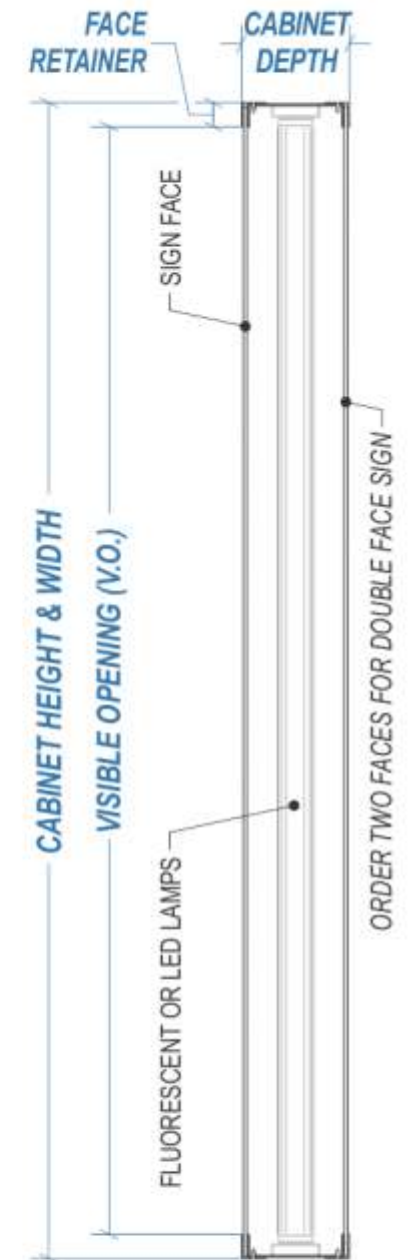

BUD ICE

BUD LIGHT - WHITE BG

BUD LIGHT - DARK BG

BUD LIGHT LIME

BUD LIGHT PLATINUM

2021 4'x4' Brand Faces - P.1

SCALE: 1/2" = 1'

3/16" CLEAR FLAT ACRYLIC FACES TO FIT EXISTING BRAND SIGNS. FACES TO BE DECORATED SUBSURFACE WITH 3M SCOTCHPRINT GRAPHICS. GRAPHICS GENERATED PER ART FILES PROVIDED BY ANHEUSER-BUSCH, INC. GRAPHICS SHOWN ARE LOW-RES FOR ILLUSTRATION PURPOSES AND NOT FOR ACTUAL REPRODUCTION.

Cabinet End View

SCALE: 1 1/2" = 1'

NOTE: VERIFY ALL DIMENSIONS PRIOR TO PLACING ORDER.

WARRENSIGN

2955 Arnold Tenbrook Rd. St. Louis, MO 63010
P: 636-282-1300 F: 636-282-3388

Client: AB Distributors
Saved As: 2021 4x4 Faces - P.1