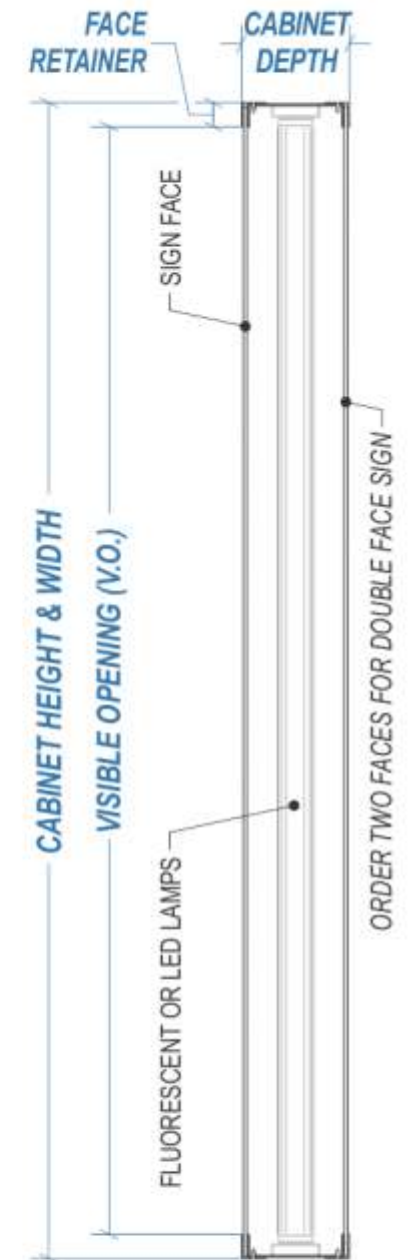

KING COBRA

RED HOOK

SPATEN PREMIUM

SPATEN OKTOBERFEST

ST. PAULI GIRL

2021 4'x4' Brand Faces - P.3

SCALE: 1/2" = 1'

3/16" CLEAR FLAT ACRYLIC FACES TO FIT EXISTING BRAND SIGNS. FACES TO BE DECORATED SUBSURFACE WITH 3M SCOTCHPRINT GRAPHICS. GRAPHICS GENERATED PER ART FILES PROVIDED BY ANHEUSER-BUSCH, INC. GRAPHICS SHOWN ARE LOW-RES FOR ILLUSTRATION PURPOSES AND NOT FOR ACTUAL REPRODUCTION.

Cabinet End View

SCALE: 1 1/2" = 1'

NOTE: VERIFY ALL DIMENSIONS PRIOR TO PLACING ORDER.

WARRENSIGN

2955 Arnold Tenbrook Rd. St. Louis, MO 63010
P: 636-282-1300 F: 636-282-3388

Client: AB Distributors
Saved As: 2021 4x4 Faces - P.3