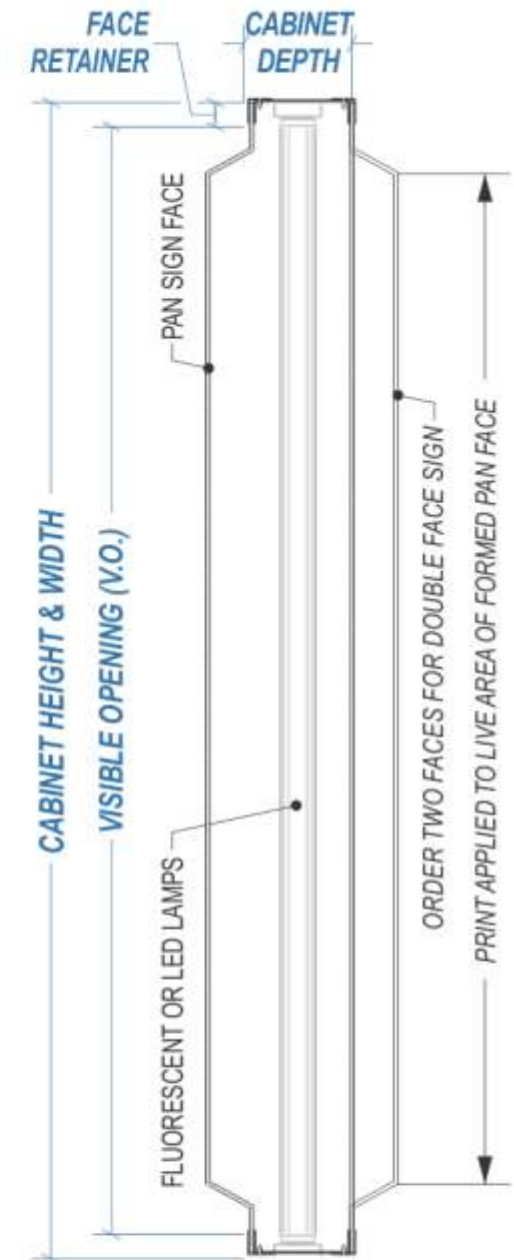

BUD ICE

BUD LIGHT - WHITE BG

BUD LIGHT - DARK BG

BUD LIGHT LIME

BUD LIGHT PLATINUM

2021 4'x4' Brand Faces - P.1

SCALE: 1/2" = 1'

3/16" CLEAR FLAT ACRYLIC FACES TO FIT EXISTING BRAND SIGNS. FACES TO BE DECORATED SUBSURFACE WITH 3M SCOTCHPRINT GRAPHICS. GRAPHICS GENERATED PER ART FILES PROVIDED BY ANHEUSER-BUSCH, INC. GRAPHICS SHOWN ARE LOW-RES FOR ILLUSTRATION PURPOSES AND NOT FOR ACTUAL REPRODUCTION.

Cabinet End View

SCALE: 1 1/2" = 1'

NOTE: VERIFY ALL DIMENSIONS PRIOR TO PLACING ORDER.

WARRENSIGN

2955 Arnold Tenbrook Rd. St. Louis, MO 63010
P: 636-282-1300 F: 636-282-3388

Client: AB Distributors
Saved As: 2021 4x4 Faces - P.1