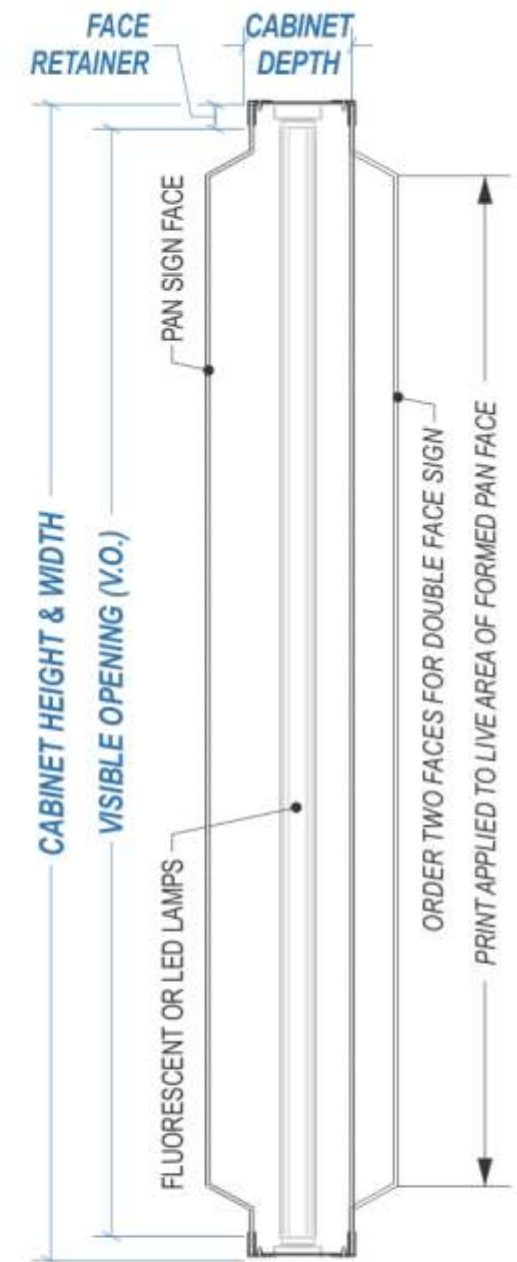

KING COBRA

RED HOOK

SPATEN PREMIUM

SPATEN OKTOBERFEST

ST. PAULI GIRL

2021 4'x4' Brand Faces - P.3

SCALE: 1/2" = 1'

3/16" CLEAR FLAT ACRYLIC FACES TO FIT EXISTING BRAND SIGNS. FACES TO BE DECORATED SUBSURFACE WITH 3M SCOTCHPRINT GRAPHICS. GRAPHICS GENERATED PER ART FILES PROVIDED BY ANHEUSER-BUSCH, INC. GRAPHICS SHOWN ARE LOW-RES FOR ILLUSTRATION PURPOSES AND NOT FOR ACTUAL REPRODUCTION.

Cabinet End View

SCALE: 1 1/2" = 1'

NOTE: VERIFY ALL DIMENSIONS PRIOR TO PLACING ORDER.

WARRENSIGN

2955 Arnold Tenbrook Rd. St. Louis, MO 63010
P: 636-282-1300 F: 636-282-3388

Client: AB Distributors
Saved As: 2021 4x4 Faces - P.3