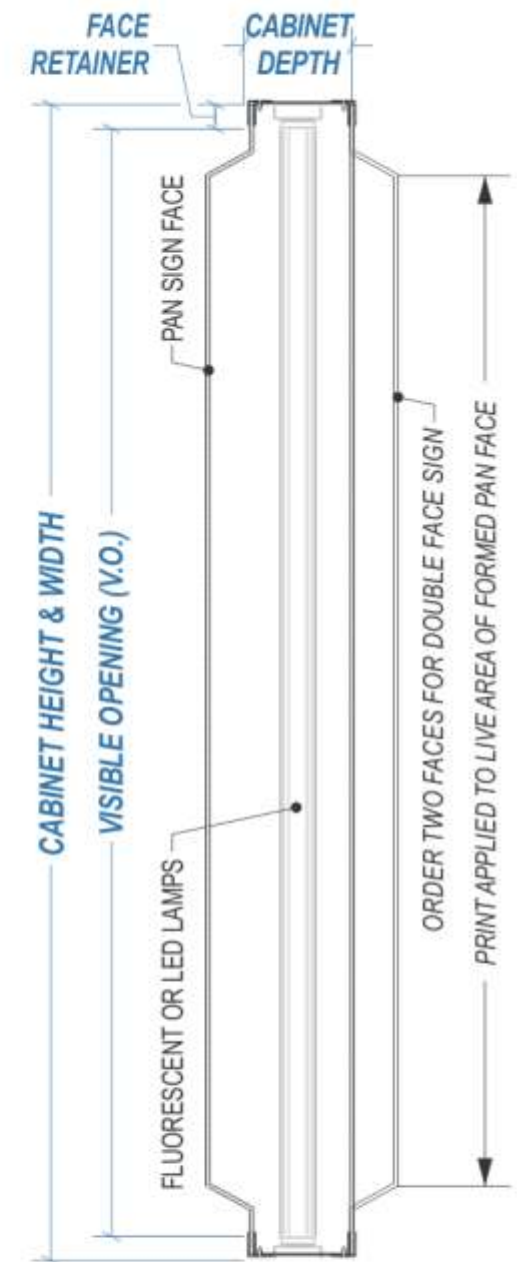

Cabinet End View

SCALE: 1 1/2" = 1'

NOTE: VERIFY ALL DIMENSIONS PRIOR TO PLACING ORDER.

WARRENSIGN

2955 Arnold Tenbrook Rd. St. Louis, MO 63010
P: 636-282-1300 F: 636-282-3388

Client: AB Distributors
Saved As: 2021 4x4 Faces - P.2